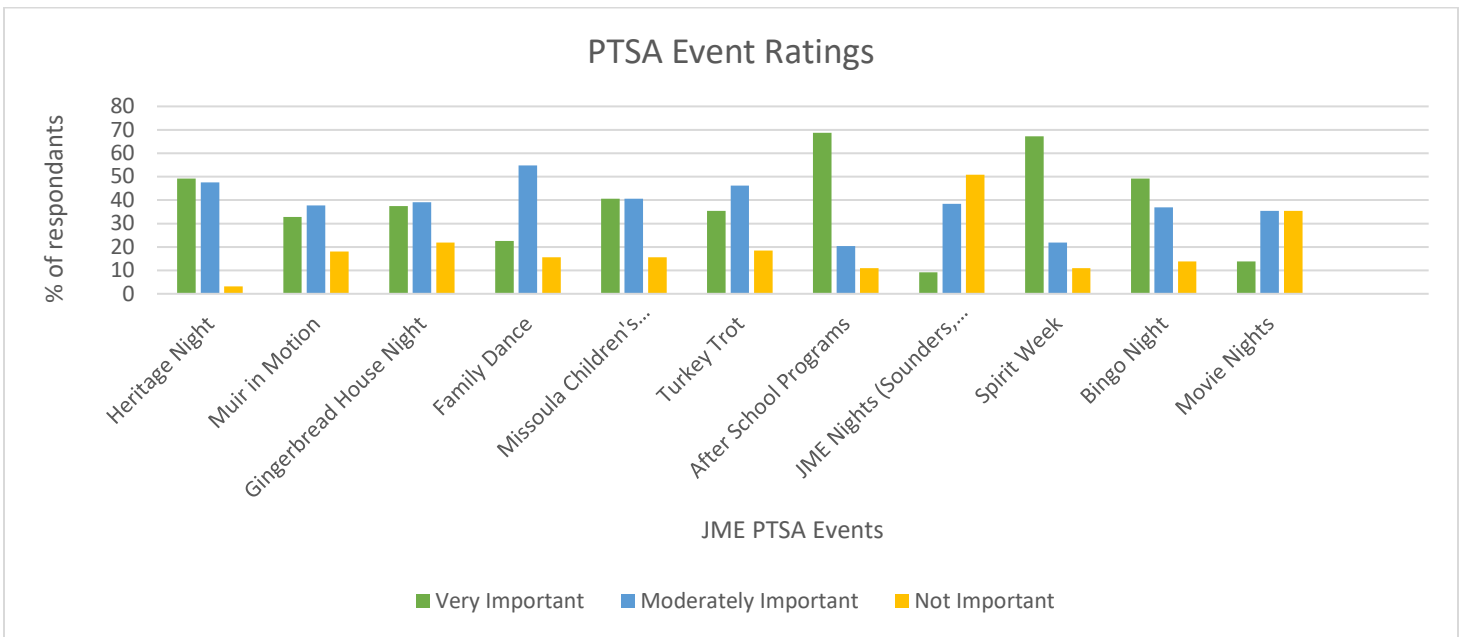

JME June 2018 Parent Survey Results

69% of respondents volunteered at PTSA events/activities
 66.67% of respondents not able to volunteer was due to scheduling conflicts
 76.56% of respondents were JME PTSA members
 30.77% of respondents attended 2 or more PTSA meetings, 35.38% attended 1 or no meetings. Majority of reasons given were schedule conflicts or being too busy.

Communication feedback – respondents like the newsletter, would prefer communications go out earlier.

Suggestions for PTSA events:

- STEM/Math events for families
- Wider variety of after school program options
- Family events with an emphasis on healthy living
- Partner with local restaurants for fundraising nights