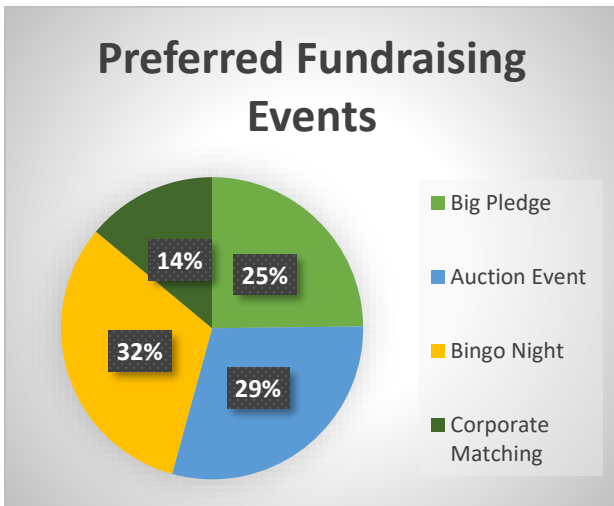

JME June 2018 Parent Survey Results

69% of respondents volunteered at PTSA events/activities
 66.67% of respondents not able to volunteer was due to scheduling conflicts
 76.56% of respondents were JME PTSA members
 30.77% of respondents attended 2 or more PTSA meetings, 35.38% attended 1 or no meetings. Majority of reasons given were schedule conflicts or being too busy.

Communication feedback – respondents like the newsletter, would prefer communications go out earlier.

Suggestions for PTSA events:

- STEM/Math events for families
- Wider variety of after school program options
- Family events with an emphasis on healthy living
- Partner with local restaurants for fundraising nights